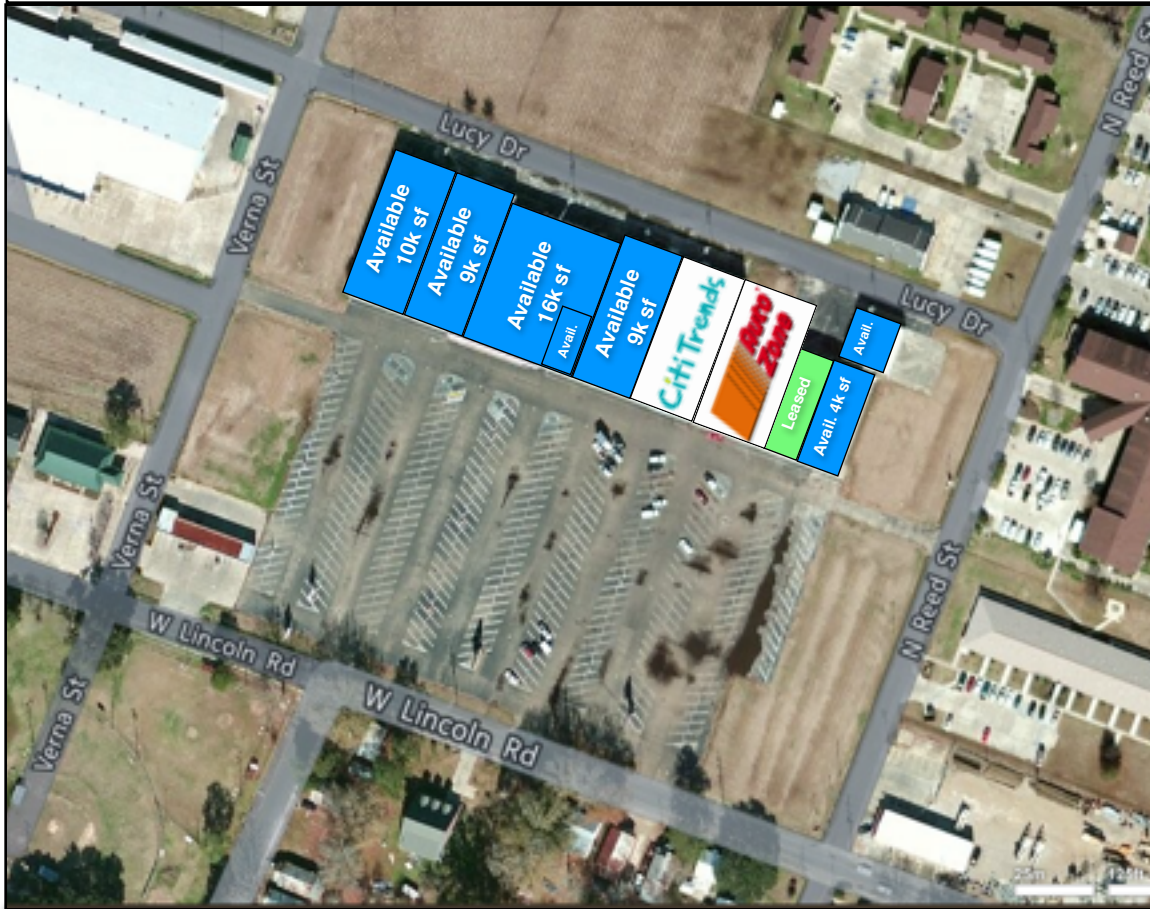

Ville Platte Commons

621 West Lincoln Road
Ville Platte, LA 70586

Ville Platte Commons
621 West Lincoln Road
Ville Platte, LA 70586

- Ville Platte, LA is located approx. 45 miles north of Lafayette, LA
- Anchored by Cititrends and Autozone
- 72,650 square feet GLA
- Residential areas close to shopping center
- 16,000 sf former grocery available
10,000 sf available
9,000 sf available
4,000 sf available